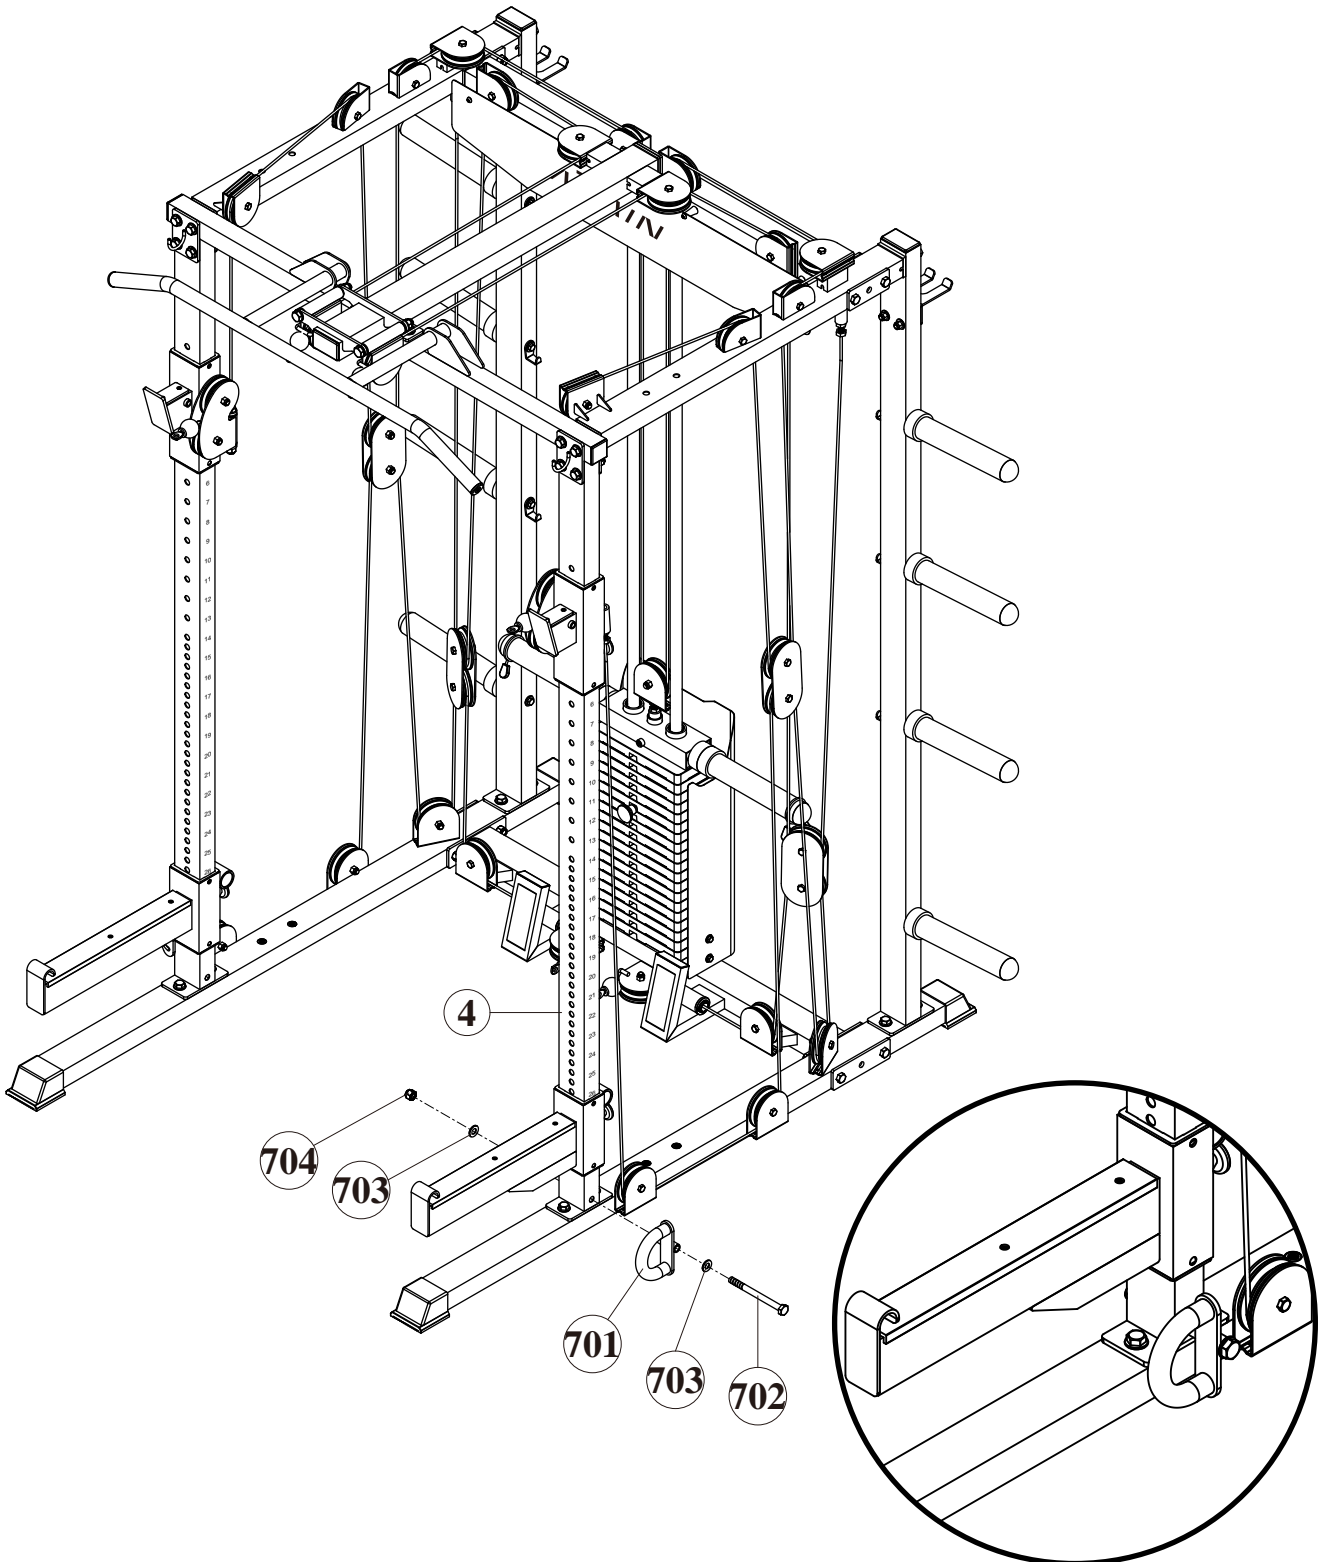

## PARTS CHART

<u>NO.</u>	<u>DESCRIPTION</u>	<u>QTY.</u>
701	HANDLE BAR	1
702	1/2" X 6" HEX BOLT	1
703	1/2" WASHER	2
704	1/2" NYLON NUT	1

701

702

703

704

# STEP 1

1. Attach Handle Bar (701) to the Front Upright Frame (4) using one 1/2" X 6" Hex Bolt (702), two 1/2" Washers (703) and one 1/2" Nylon Nut (704).

**Assembly is complete! Please take the following steps before using the gym:**