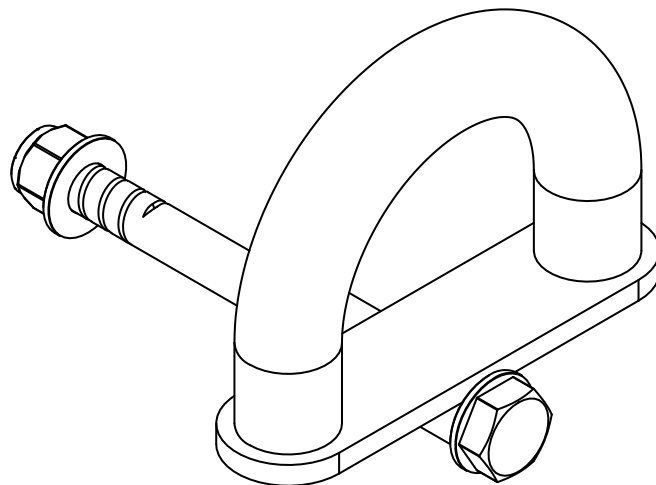

**BATTLE ROPE RING FOR  
SUPER GYM 1  
OWNER'S MANUAL**

**Model No. BATTLE ROPE RING  
FOR SG1  
MK20767  
ATTAIN FITNESS**

**Fitness Authority Industrial Co., LTD.  
No. 15, Xiangxue Rd., Dali Dist.,  
Taichung City 41275, Taiwan.**

## **Congratulations and Thank You!**

Thank you for selecting the **ATTAIN FITNESS BATTLE ROPE RING FOR SUPER GYM 1**. The **ATTAIN FITNESS BATTLE ROPE RING FOR SG1** offers an impressive array of strength training exercises to develop every major muscle group of the body. Whether your goal is cardiovascular fitness, a shapely, toned body or dramatic muscle size and strength, the **ATTAIN FITNESS BATTLE ROPE RING FOR SG1** will help you achieve the results you want. For your safety and benefit, read this manual and the accompanying literature before using the **ATTAIN FITNESS BATTLE ROPE RING FOR SG1**. Keep this manual for future reference. If you have additional questions, please call your local ATTAIN FITNESS dealer.